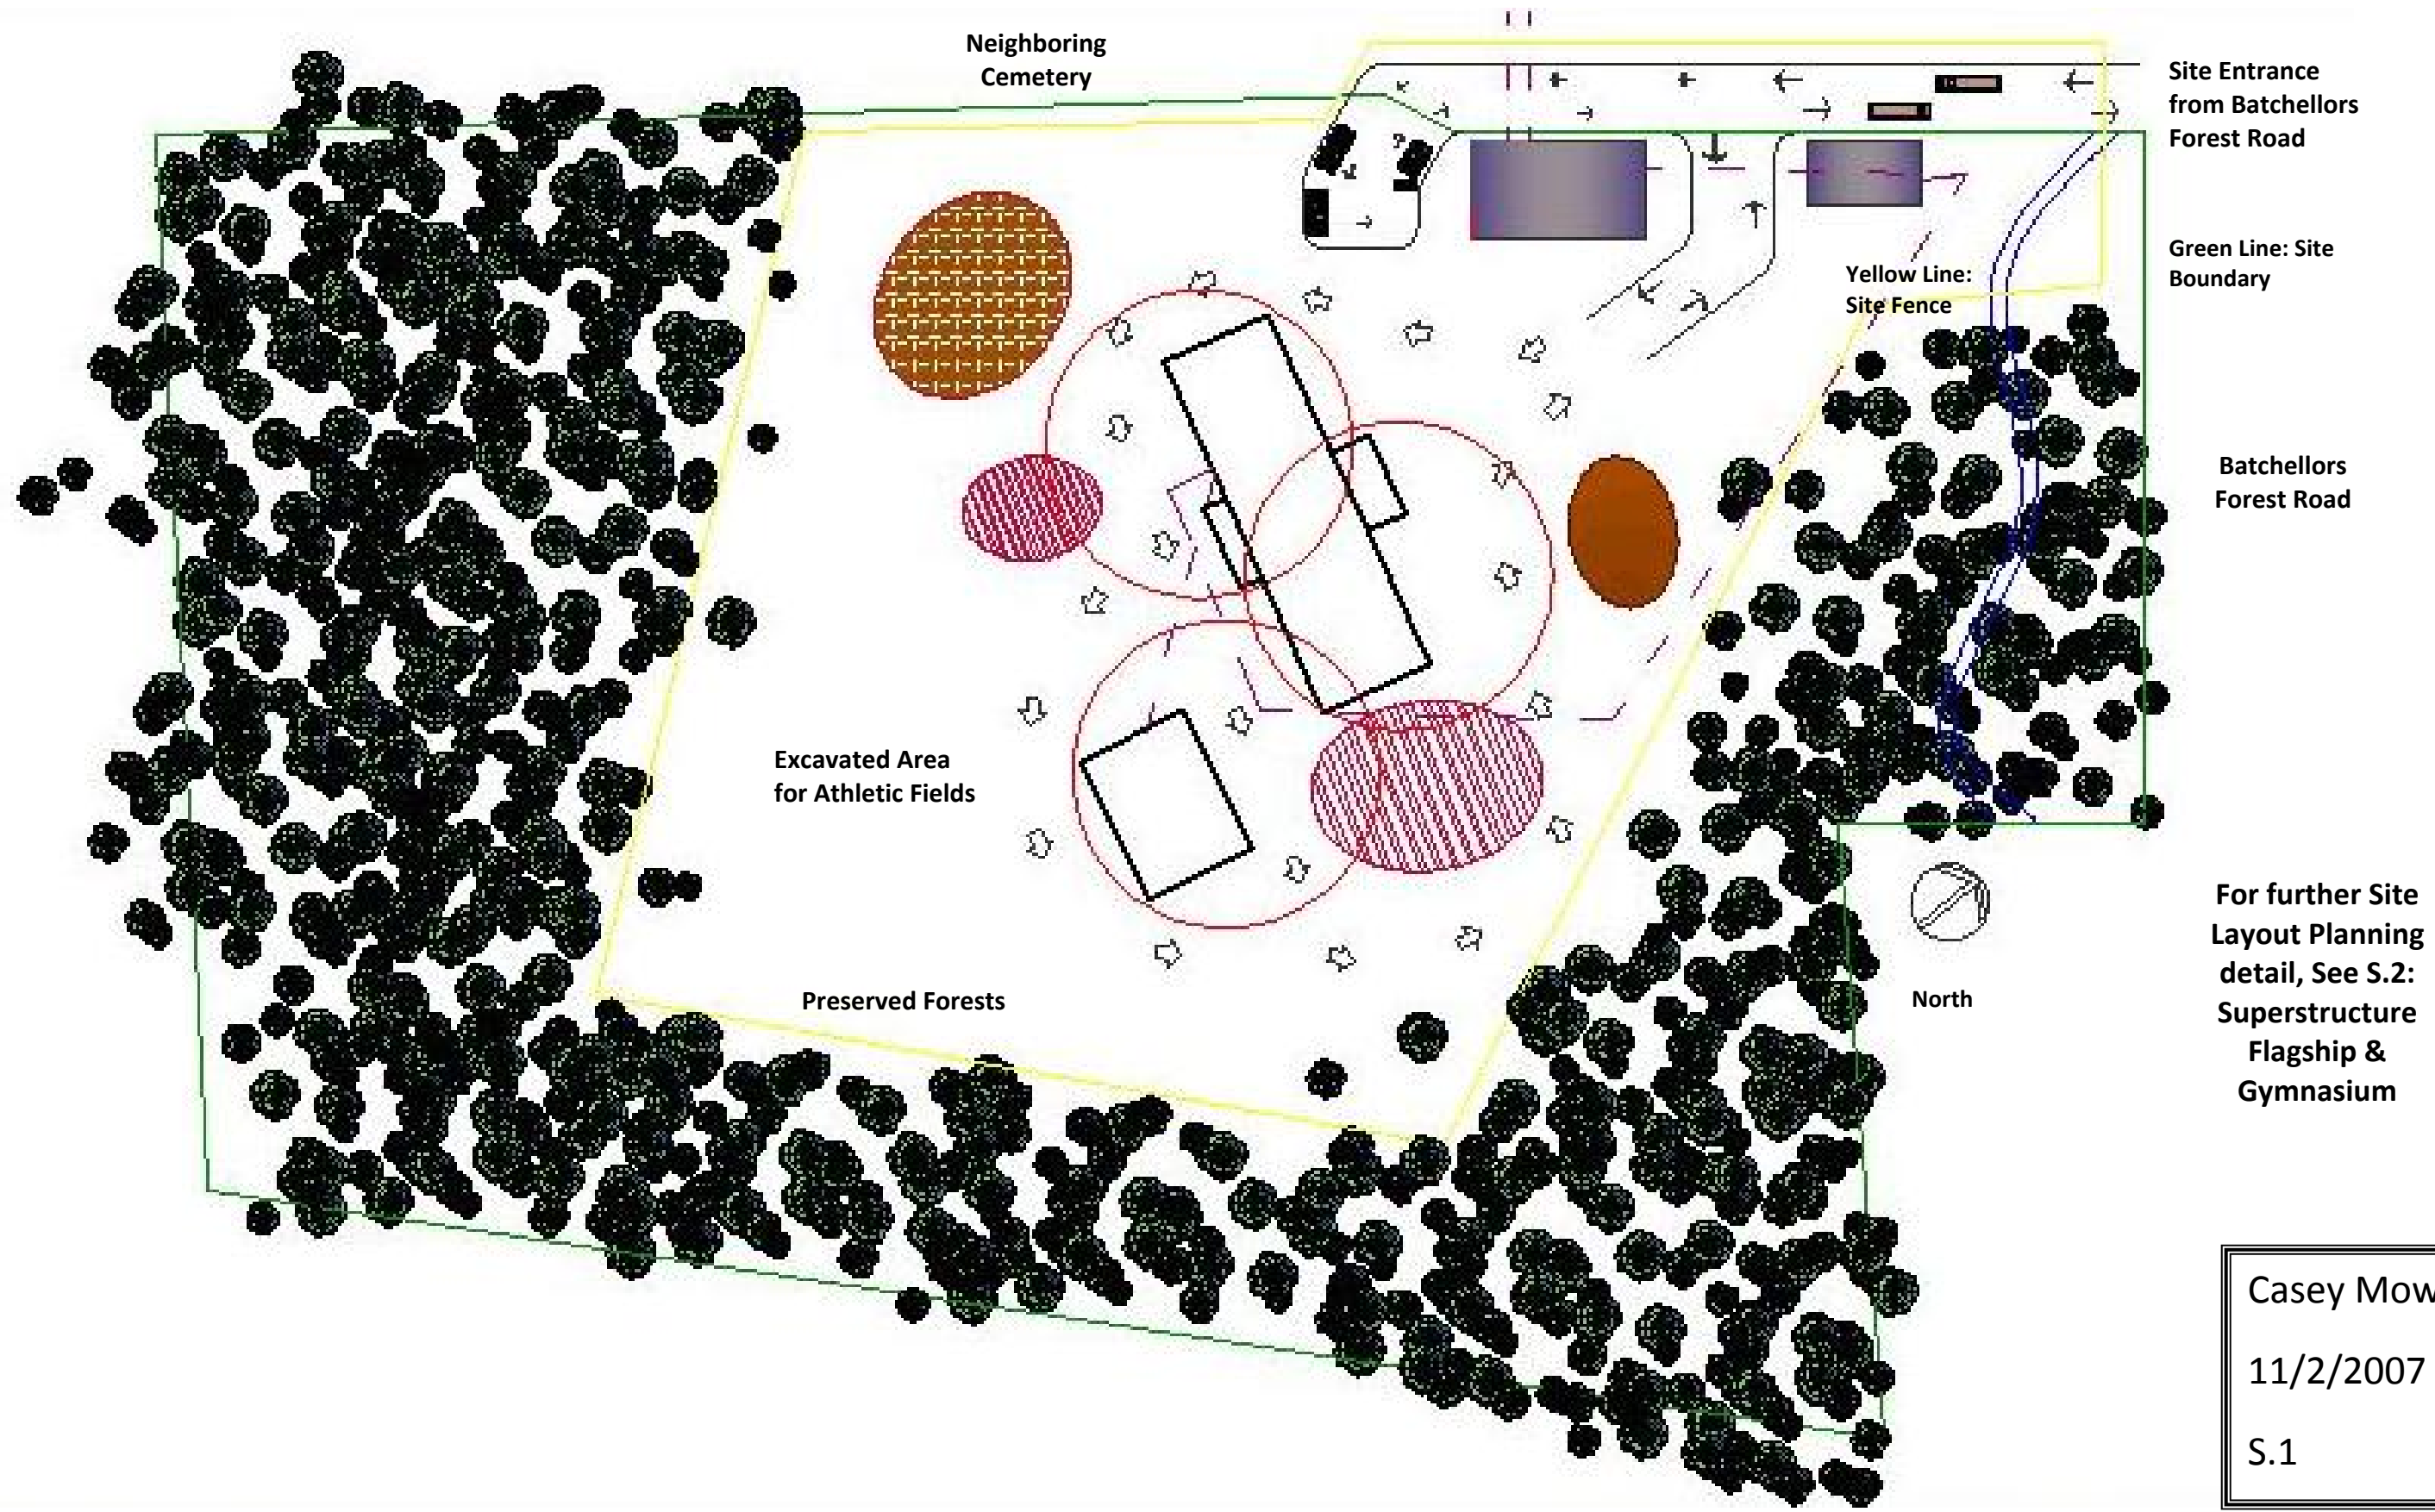

# Appendix A

## Site Plans

Contents:

Drawing S.1: Full Site

Drawing S.2: Superstructure Flagship & Gymnasium

**Please note:** These site plans has been created by Casey Mowery. While great effort was made to make the plans realistic and accurate, they are not the actual site plans for the Washington Christian Academy project.