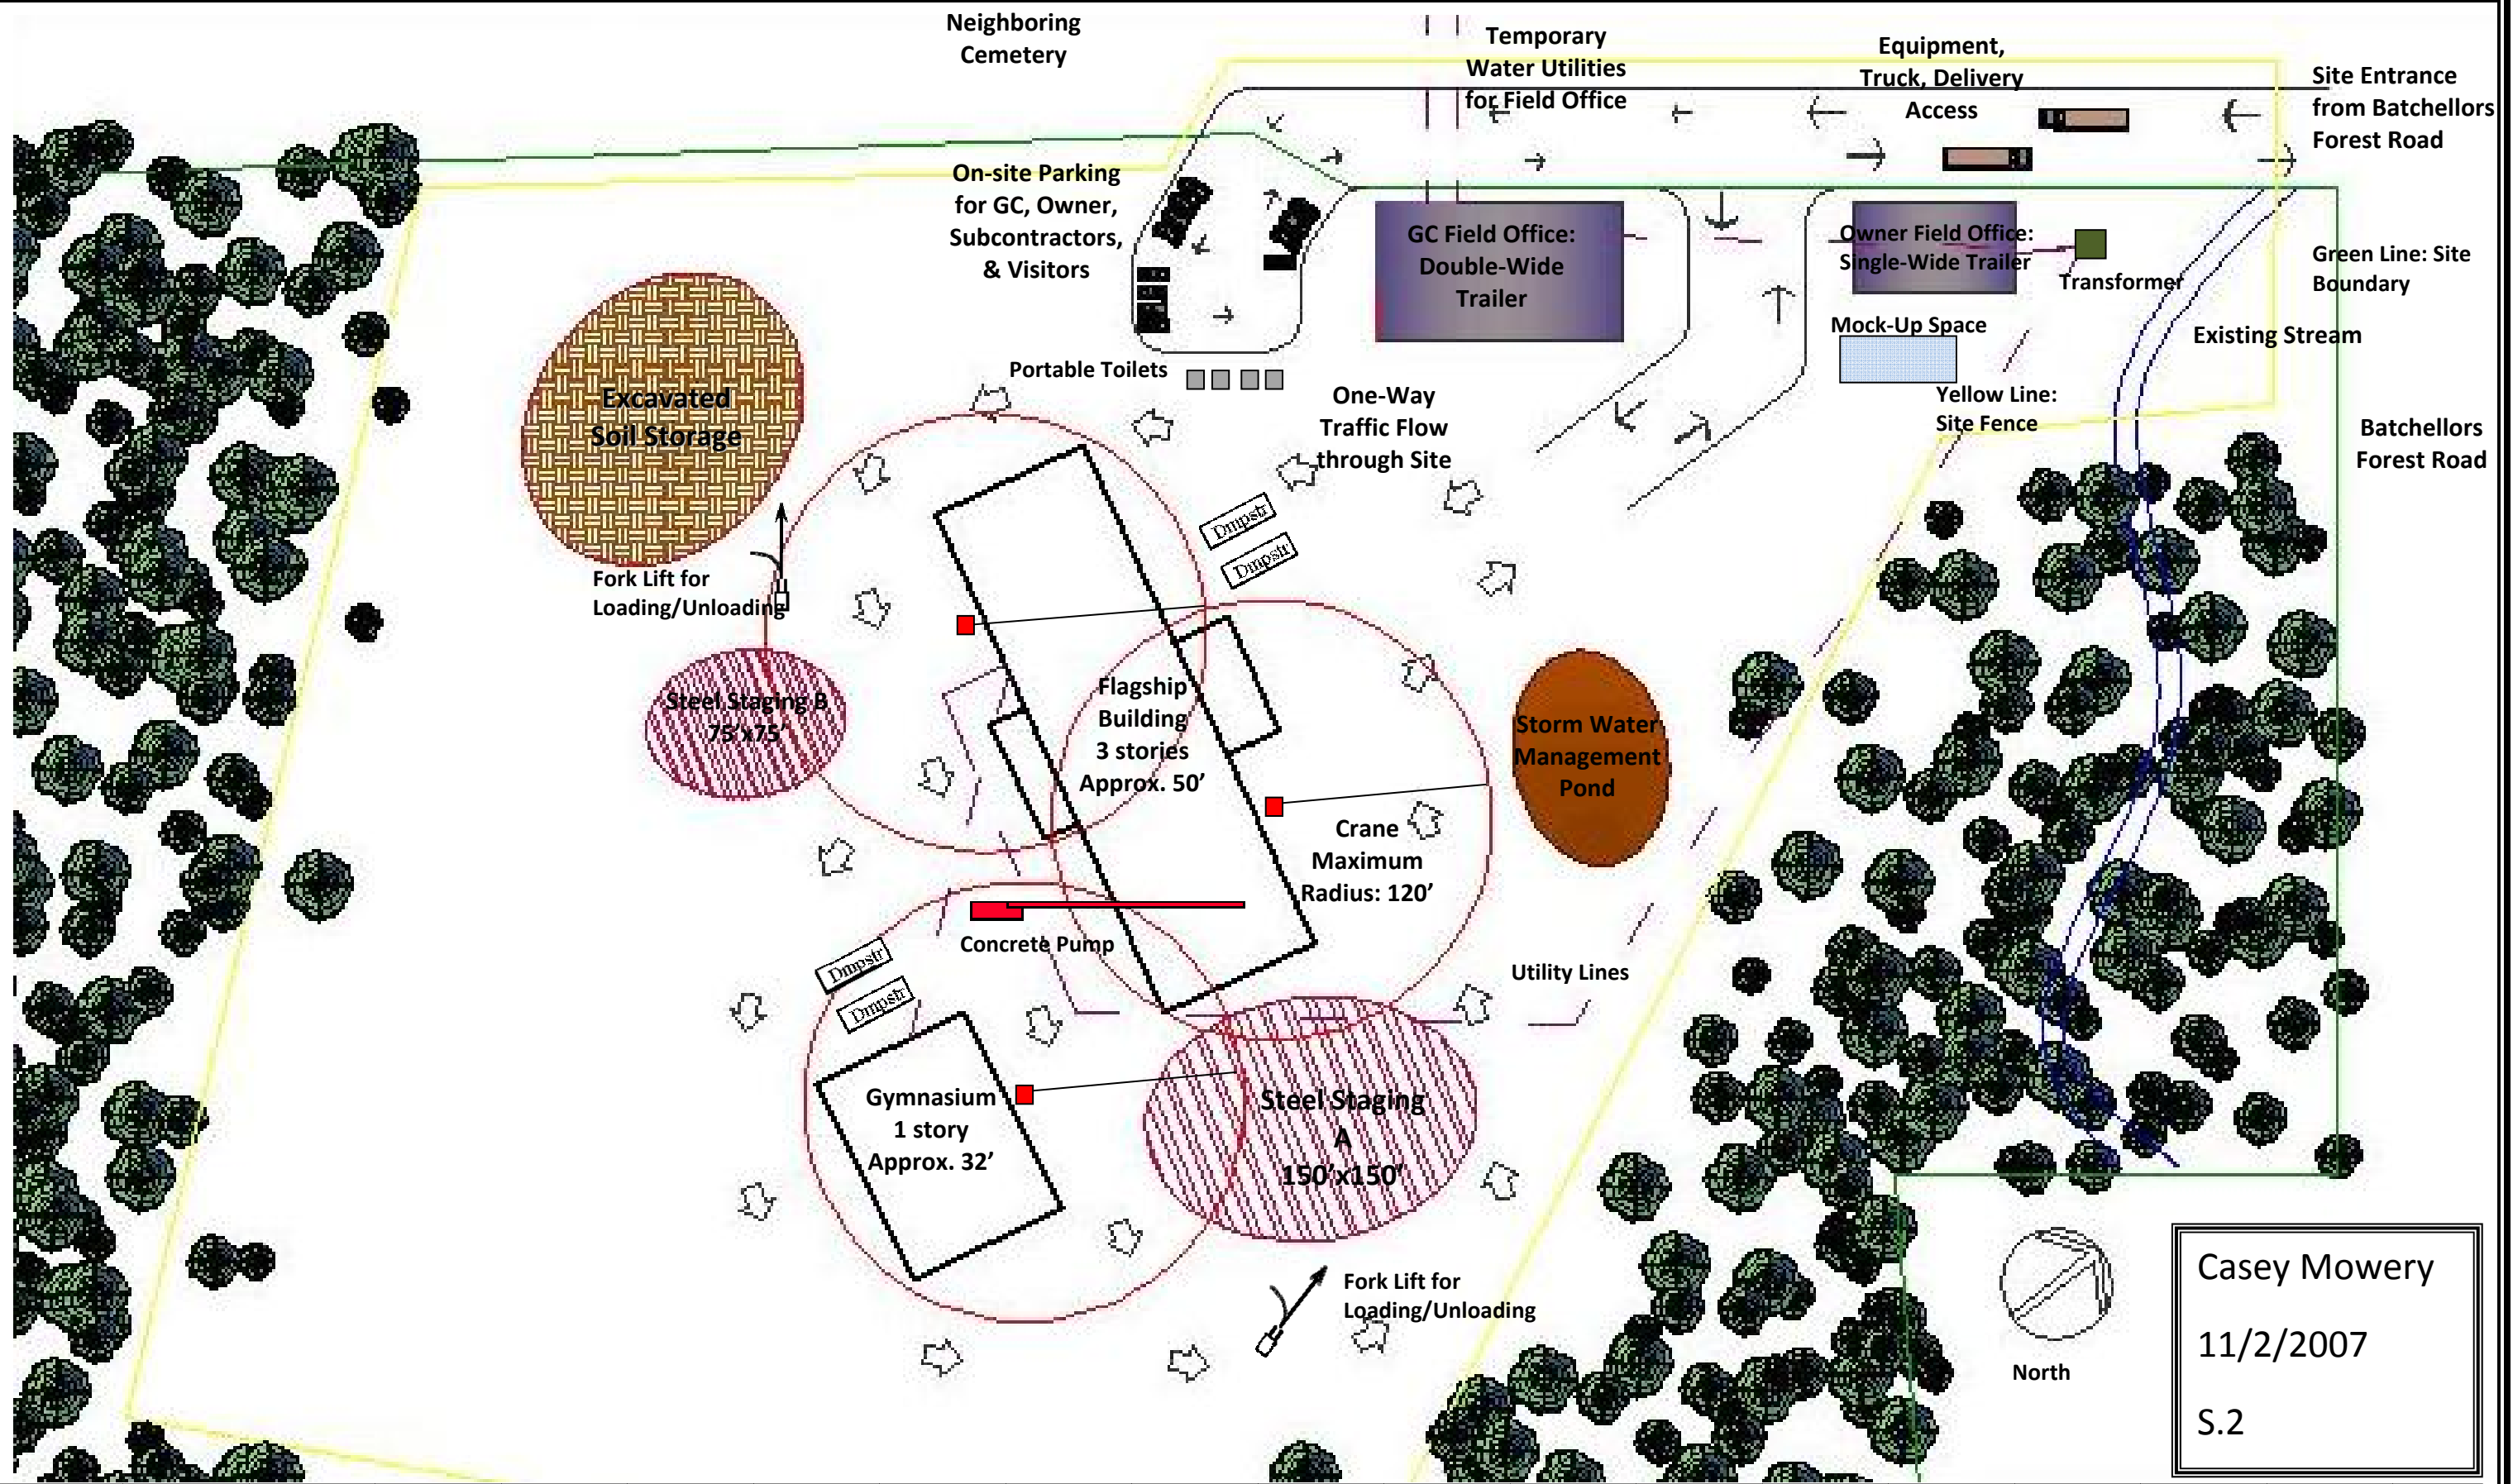

Casey Mowery
11/2/2007
S.2